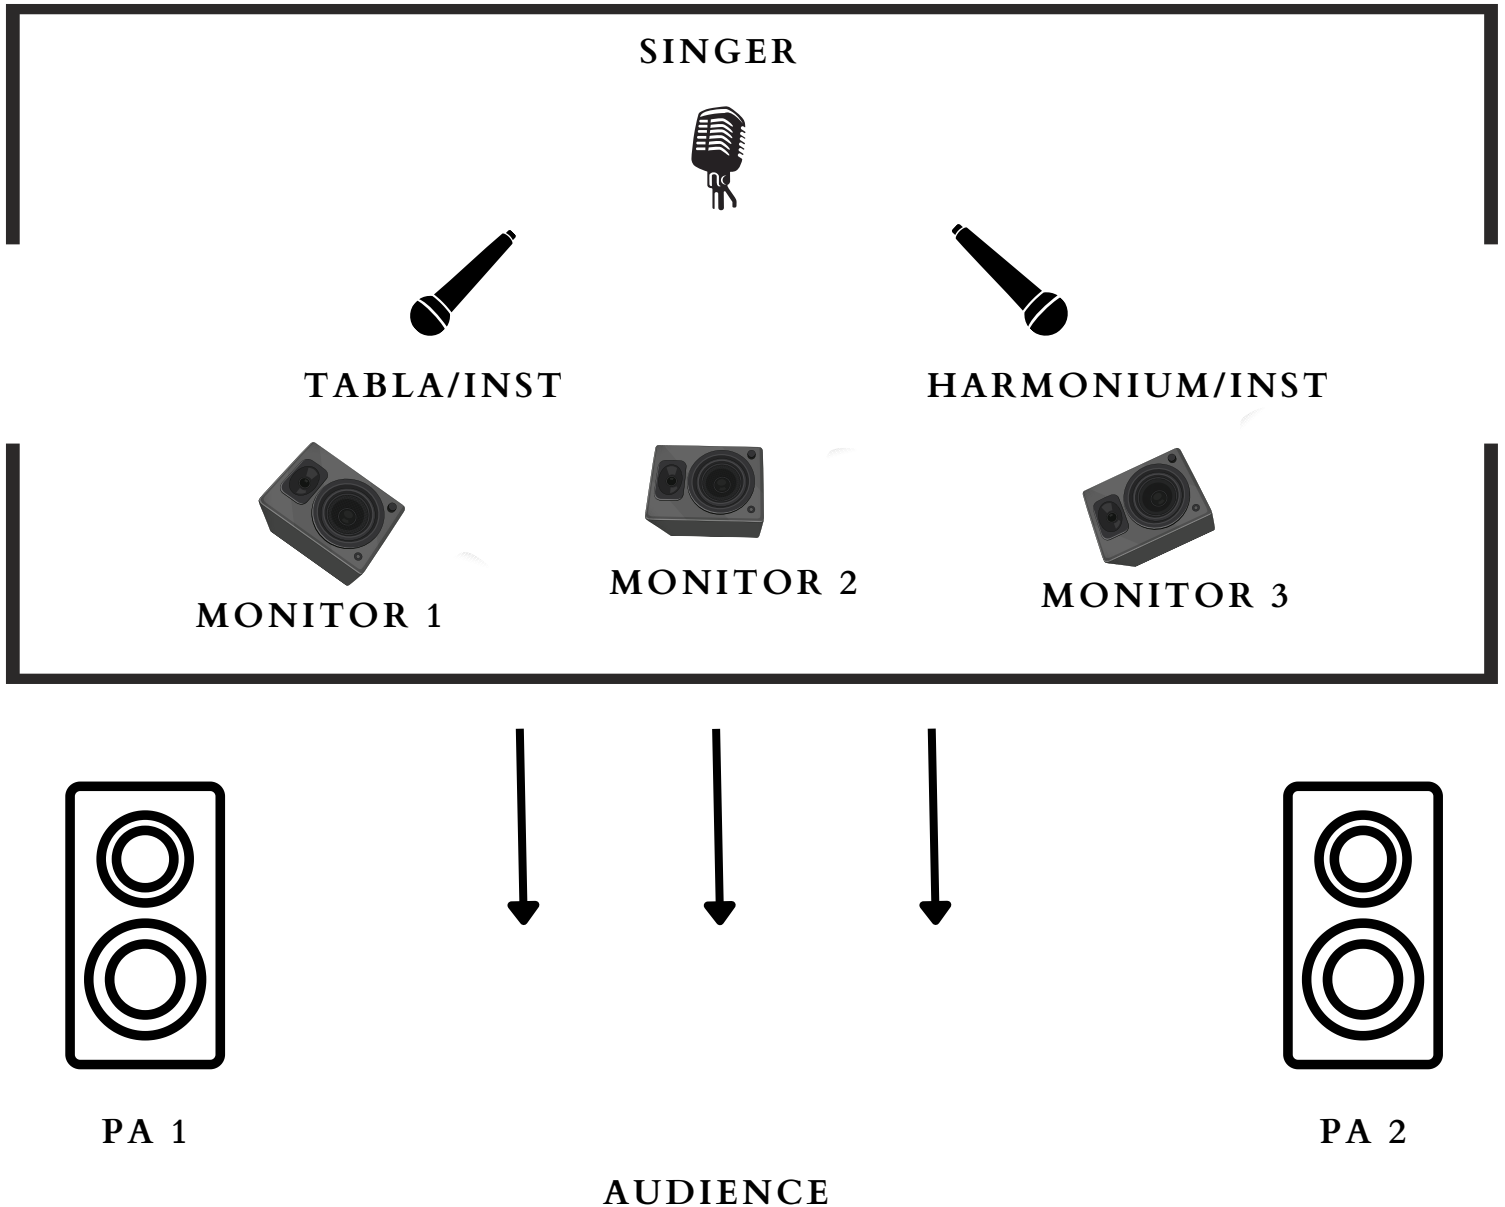

# TECH RIDER

- Mixer
- PA
- Level (Raise height)
- Monitors x 3 (recommended)
- Mic - 2 x sm58 ( or better)  
- 2 x sm57/58 (or better)